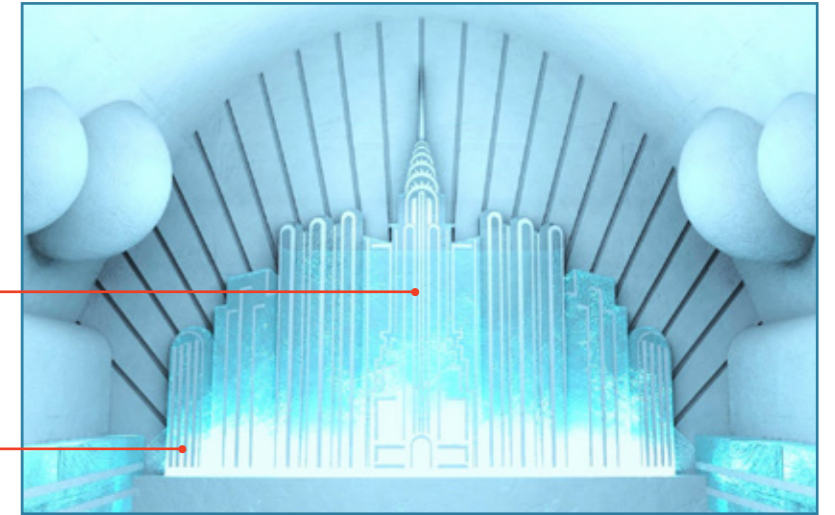

# YESTERDAY'S TOMORROW

Step into the Ice Hotel room of Yesterday's Tomorrow and be transported on a visionary voyage into a world where the future is born from the past. In an era where the machine age was rising, a new design aesthetic emerged, one that fused industrial pragmatism with elegance. From cars to trains, buildings to home appliances, the Streamline Moderne style captured the essence of this movement, emphasizing smooth, curved lines and horizontal symmetry, all for an aerodynamic and minimalist appearance. Drawing inspiration from the iconic Art Deco style, it prioritized practicality, shedding excess and transforming into something sleek, sophisticated, and efficient. Get ready to marvel at a room that showcases the beauty of the past while paving the way for the future.

# YESTERDAY'S TOMORROW

CNC PATTERN INTO ICE  
FILL CAVITY WITH SNOW

BACK LIT LIGHTING

BACK LIT LIGHTING

ICE WITH SNOW INFILL  
BACK LIT LIGHTING

DOUBLE BED MATTRESS

ICE WITH SNOW INFILL

SCULPTED SNOW

FRONT VIEW

SIDE VIEW