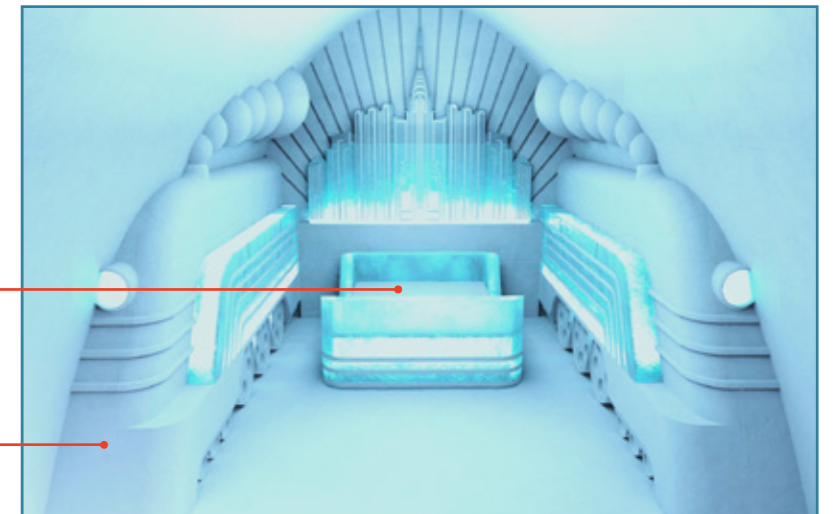

# YESTERDAY'S TOMORROW

Step into the Ice Hotel room of Yesterday's Tomorrow and be transported on a visionary voyage into a world where the future is born from the past. In an era where the machine age was rising, a new design aesthetic emerged, one that fused industrial pragmatism with elegance. From cars to trains, buildings to home appliances, the Streamline Moderne style captured the essence of this movement, emphasizing smooth, curved lines and horizontal symmetry, all for an aerodynamic and minimalist appearance. Drawing inspiration from the iconic Art Deco style, it prioritized practicality, shedding excess and transforming into something sleek, sophisticated, and efficient. Get ready to marvel at a room that showcases the beauty of the past while paving the way for the future.

# YESTERDAY'S TOMORROW

CNC PATTERN INTO ICE  
FILL CAVITY WITH SNOW

BACK LIT LIGHTING

BACK LIT LIGHTING

ICE WITH SNOW INFILL  
BACK LIT LIGHTING

DOUBLE BED MATTRESS

ICE WITH SNOW INFILL

SCULPTED SNOW