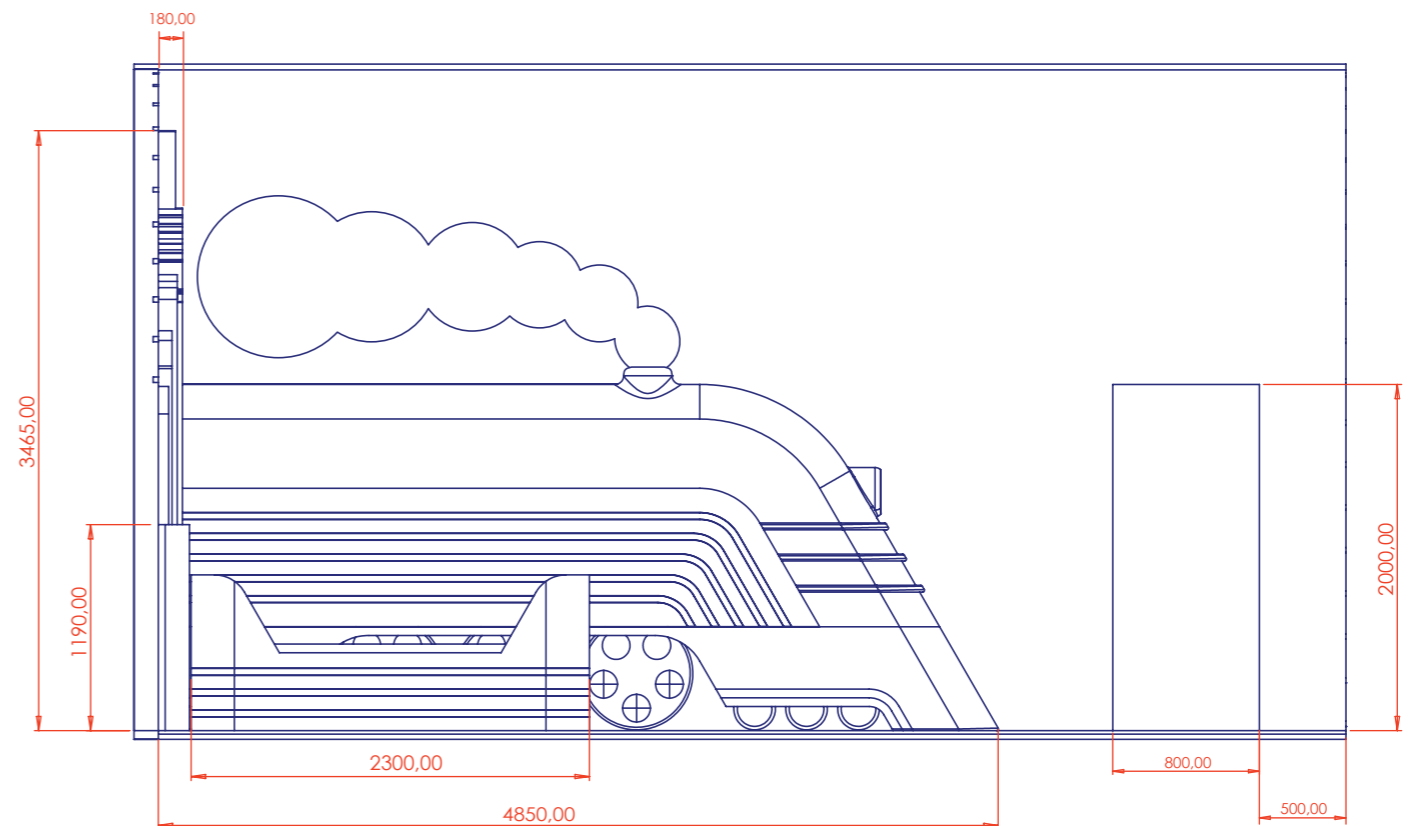

# YESTERDAY'S TOMORROW

Step into the Ice Hotel room of Yesterday's Tomorrow and be transported on a visionary voyage into a world where the future is born from the past. In an era where the machine age was rising, a new design aesthetic emerged, one that fused industrial pragmatism with elegance. From cars to trains, buildings to home appliances, the Streamline Moderne style captured the essence of this movement, emphasizing smooth, curved lines and horizontal symmetry, all for an aerodynamic and minimalist appearance. Drawing inspiration from the iconic Art Deco style, it prioritized practicality, shedding excess and transforming into something sleek, sophisticated, and efficient. Get ready to marvel at a room that showcases the beauty of the past while paving the way for the future.

# YESTERDAY'S TOMORROW

CNC PATTERN INTO ICE  
FILL CAVITY WITH SNOW

BACK LIT LIGHTING

BACK LIT LIGHTING

ICE WITH SNOW INFILL  
BACK LIT LIGHTING

DOUBLE BED MATTRESS

ICE WITH SNOW INFILL

SCULPTED SNOW

FRONT VIEW

SIDE VIEW