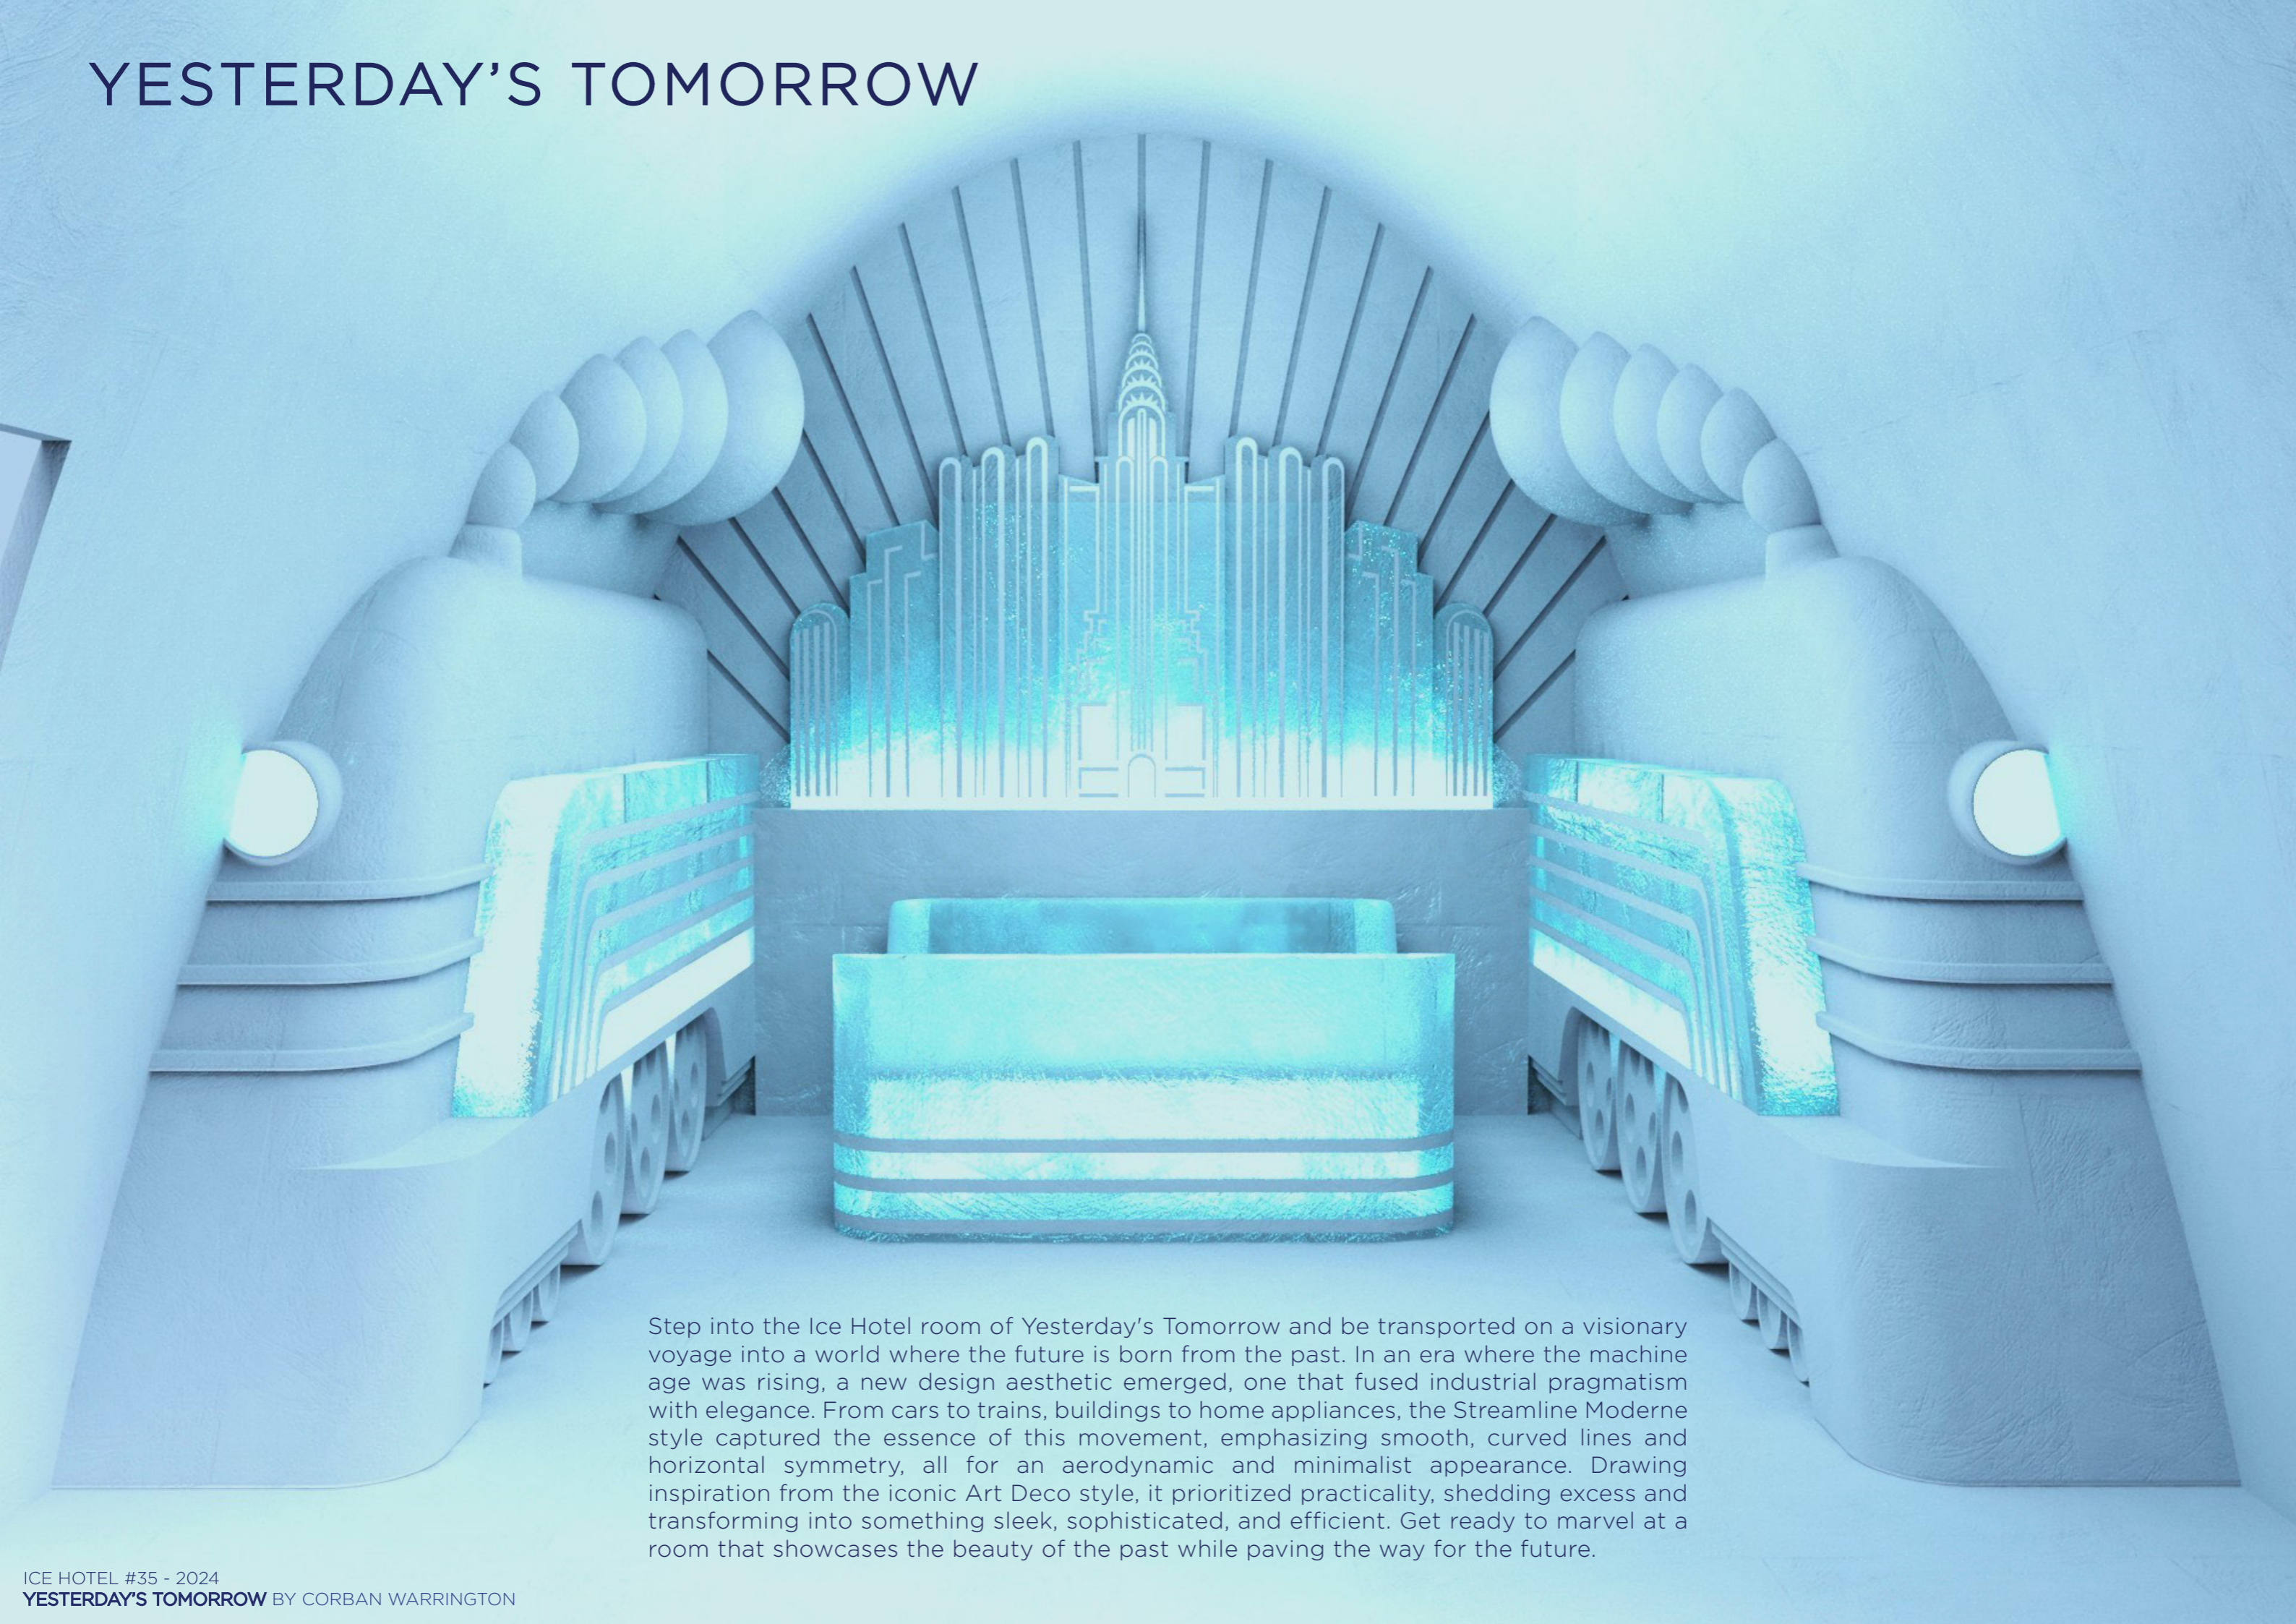

# YESTERDAY'S TOMORROW

Step into the Ice Hotel room of Yesterday's Tomorrow and be transported on a visionary voyage into a world where the future is born from the past. In an era where the machine age was rising, a new design aesthetic emerged, one that fused industrial pragmatism with elegance. From cars to trains, buildings to home appliances, the Streamline Moderne style captured the essence of this movement, emphasizing smooth, curved lines and horizontal symmetry, all for an aerodynamic and minimalist appearance. Drawing inspiration from the iconic Art Deco style, it prioritized practicality, shedding excess and transforming into something sleek, sophisticated, and efficient. Get ready to marvel at a room that showcases the beauty of the past while paving the way for the future.

# YESTERDAY'S TOMORROW

CNC PATTERN INTO ICE  
FILL CAVITY WITH SNOW

BACK LIT LIGHTING

BACK LIT LIGHTING

ICE WITH SNOW INFILL  
BACK LIT LIGHTING

DOUBLE BED MATTRESS

ICE WITH SNOW INFILL

SCULPTED SNOW