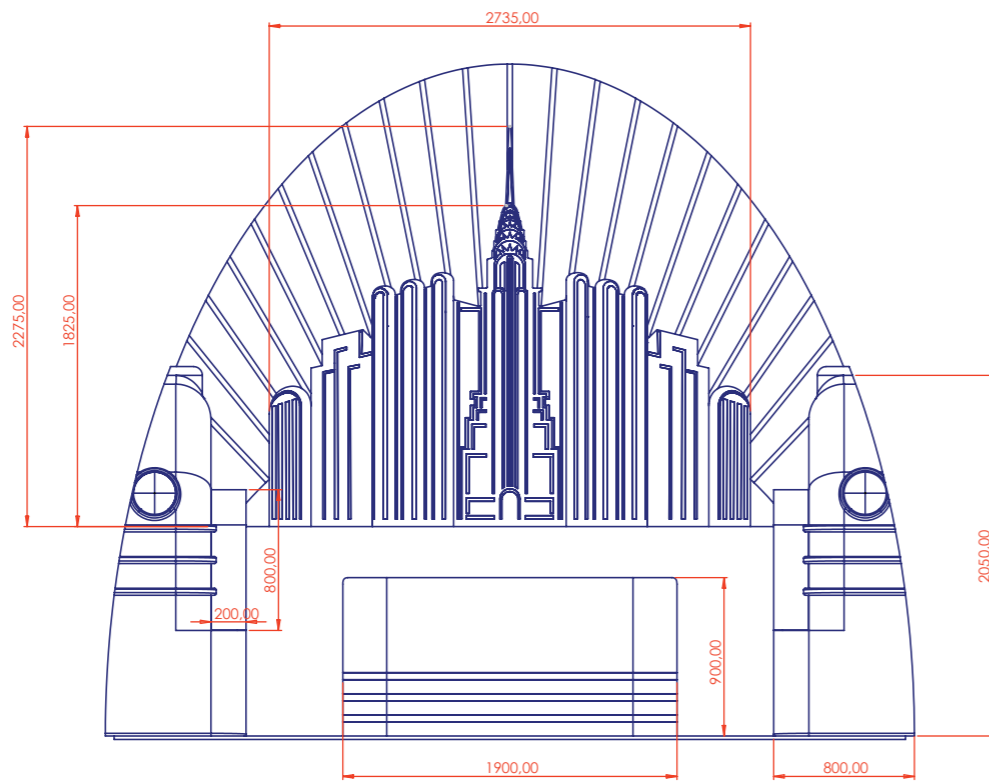

# YESTERDAY'S TOMORROW

Step into the Ice Hotel room of Yesterday's Tomorrow and be transported on a visionary voyage into a world where the future is born from the past. In an era where the machine age was rising, a new design aesthetic emerged, one that fused industrial pragmatism with elegance. From cars to trains, buildings to home appliances, the Streamline Moderne style captured the essence of this movement, emphasizing smooth, curved lines and horizontal symmetry, all for an aerodynamic and minimalist appearance. Drawing inspiration from the iconic Art Deco style, it prioritized practicality, shedding excess and transforming into something sleek, sophisticated, and efficient. Get ready to marvel at a room that showcases the beauty of the past while paving the way for the future.

# YESTERDAY'S TOMORROW

CNC PATTERN INTO ICE  
FILL CAVITY WITH SNOW

BACK LIT LIGHTING

BACK LIT LIGHTING

ICE WITH SNOW INFILL  
BACK LIT LIGHTING

DOUBLE BED MATTRESS

ICE WITH SNOW INFILL

SCULPTED SNOW

FRONT VIEW

SIDE VIEW