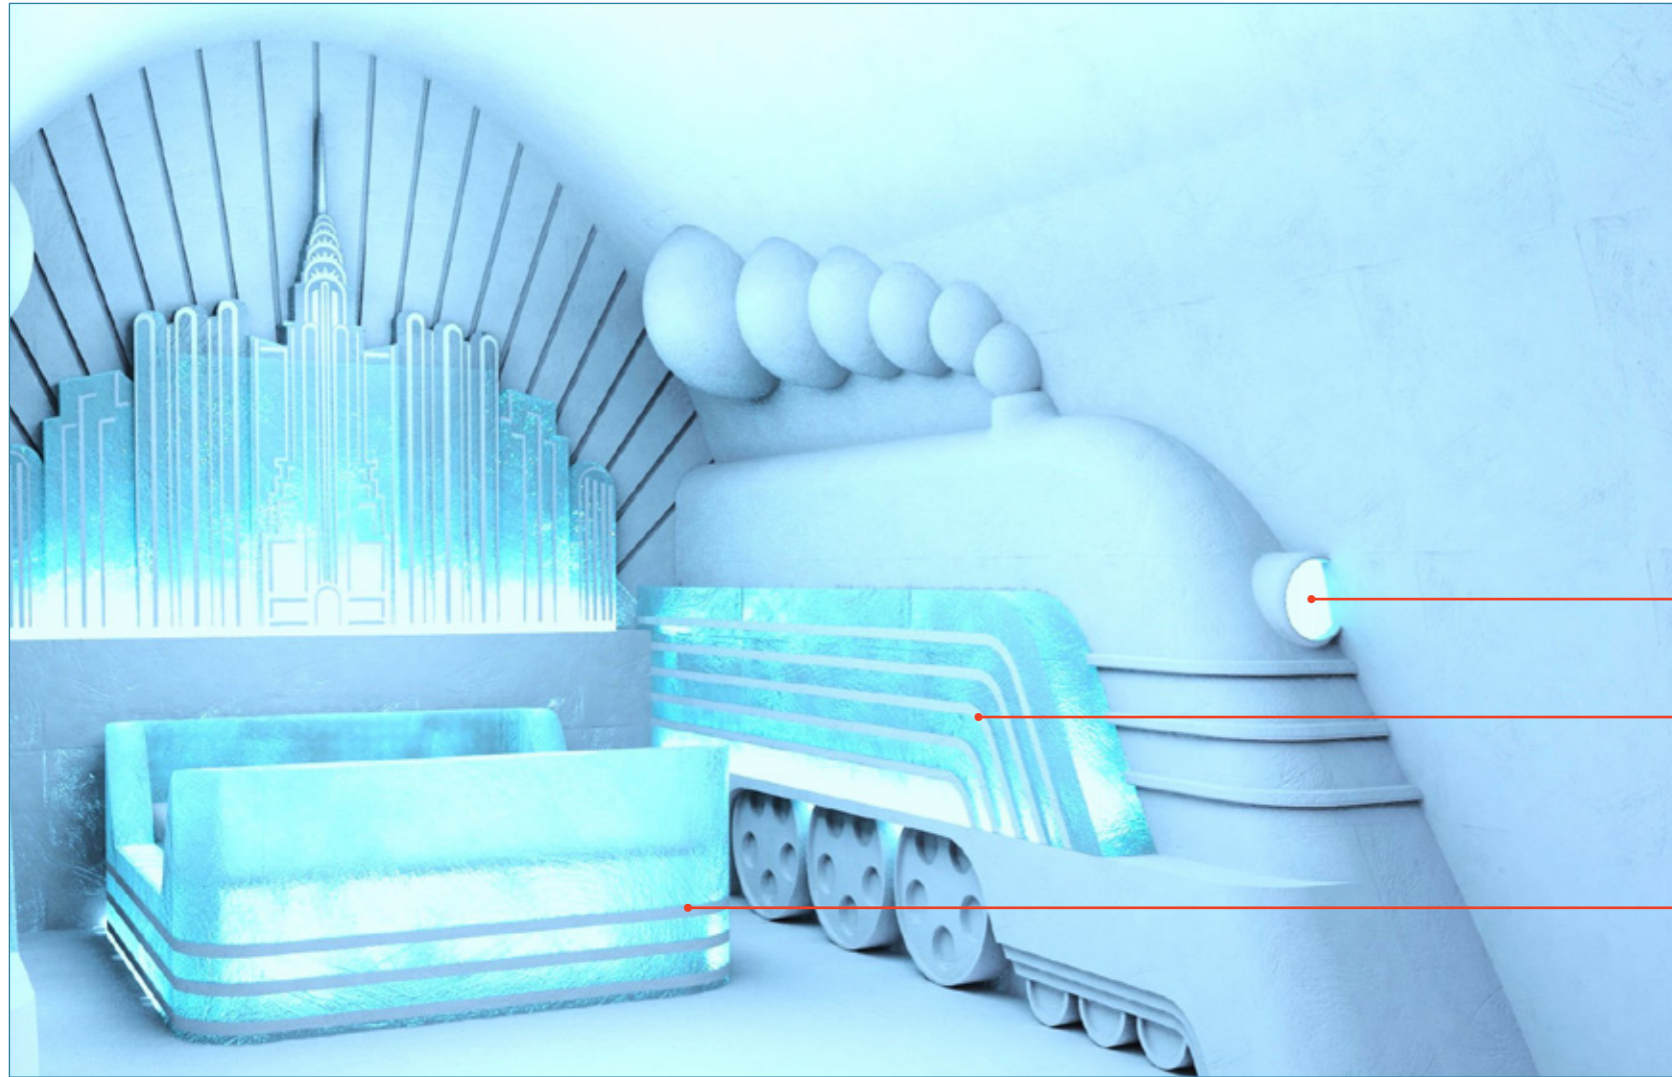

# YESTERDAY'S TOMORROW

Step into the Ice Hotel room of Yesterday's Tomorrow and be transported on a visionary voyage into a world where the future is born from the past. In an era where the machine age was rising, a new design aesthetic emerged, one that fused industrial pragmatism with elegance. From cars to trains, buildings to home appliances, the Streamline Moderne style captured the essence of this movement, emphasizing smooth, curved lines and horizontal symmetry, all for an aerodynamic and minimalist appearance. Drawing inspiration from the iconic Art Deco style, it prioritized practicality, shedding excess and transforming into something sleek, sophisticated, and efficient. Get ready to marvel at a room that showcases the beauty of the past while paving the way for the future.

# YESTERDAY'S TOMORROW

CNC PATTERN INTO ICE  
FILL CAVITY WITH SNOW

BACK LIT LIGHTING

BACK LIT LIGHTING

ICE WITH SNOW INFILL  
BACK LIT LIGHTING

DOUBLE BED MATTRESS

ICE WITH SNOW INFILL

SCULPTED SNOW

FRONT VIEW

SIDE VIEW