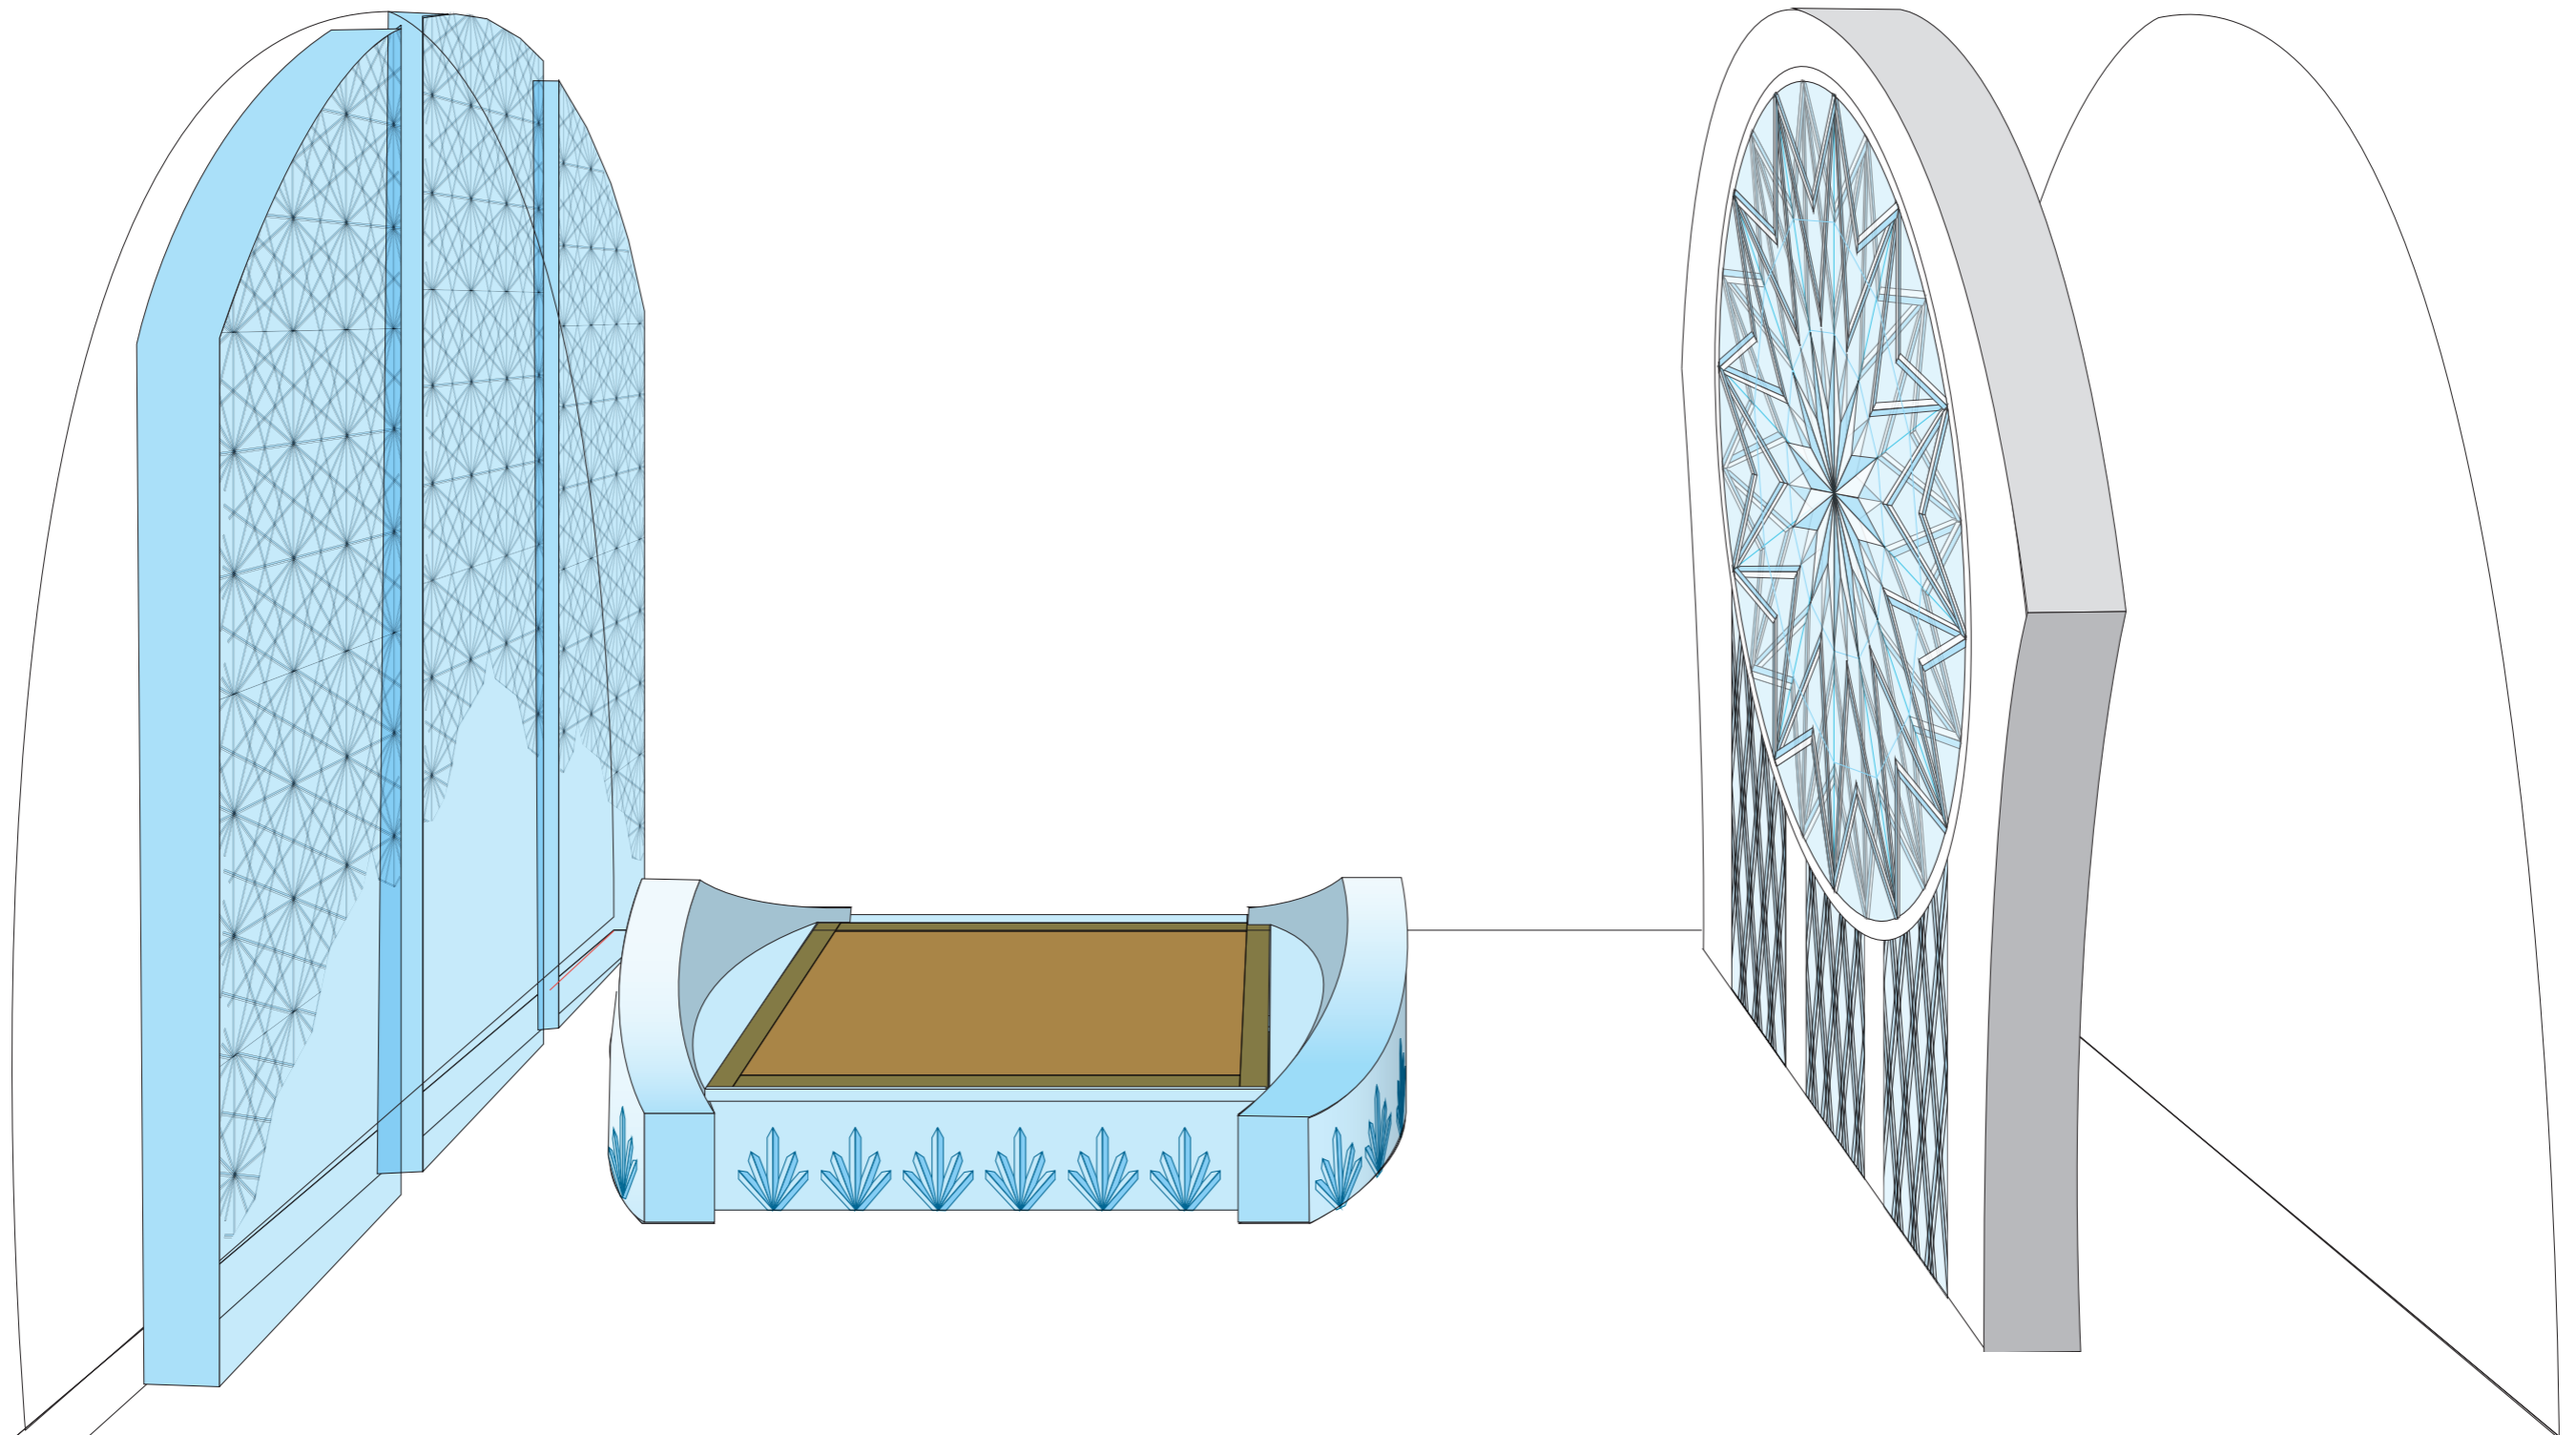

“Concept”

Torne river’ s ice is strong its like a stone and beautiful shine its like a jewel.

To bring out the beauty of this ice, we got idea from cutting technic and patern by “Edo-kiriko” , it is traditional Japanese glass craft technic. we hope vsiter enjoy this space that like a kaleidoscope created by the ice.

Elevation

Plan

Elevation