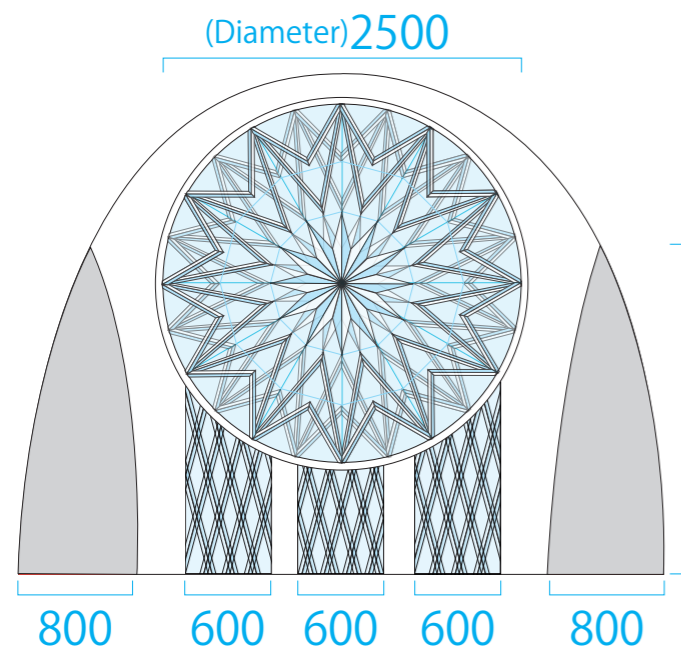

“Concept”

Torne river’ s ice is strong its like a stone and beautiful shine its like a jewel.

To bring out the beauty of this ice, we got idea from cutting technic and patern by “Edo-kiriko” , it is traditional Japanese glass craft technic. we hope vsiter enjoy this space that like a kaleidoscope created by the ice.

Elevation

Plan

Elevation