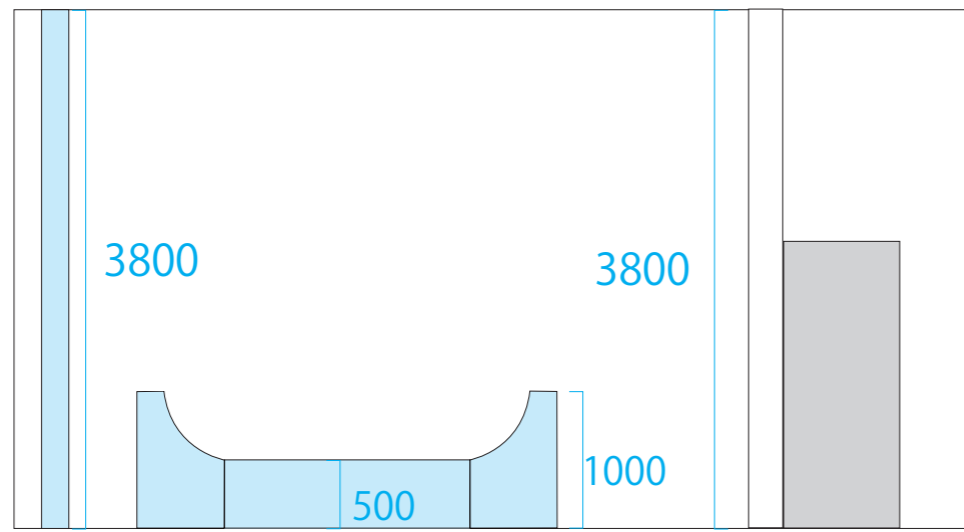

“Concept”

Torne river’ s ice is strong its like a stone and beautiful shine its like a jewel.

To bring out the beauty of this ice, we got idea from cutting technic and patern by “Edo-kiriko” , it is traditional Japanese glass craft technic. we hope vsiter enjoy this space that like a kaleidoscope created by the ice.

Elevation

Plan

Elevation